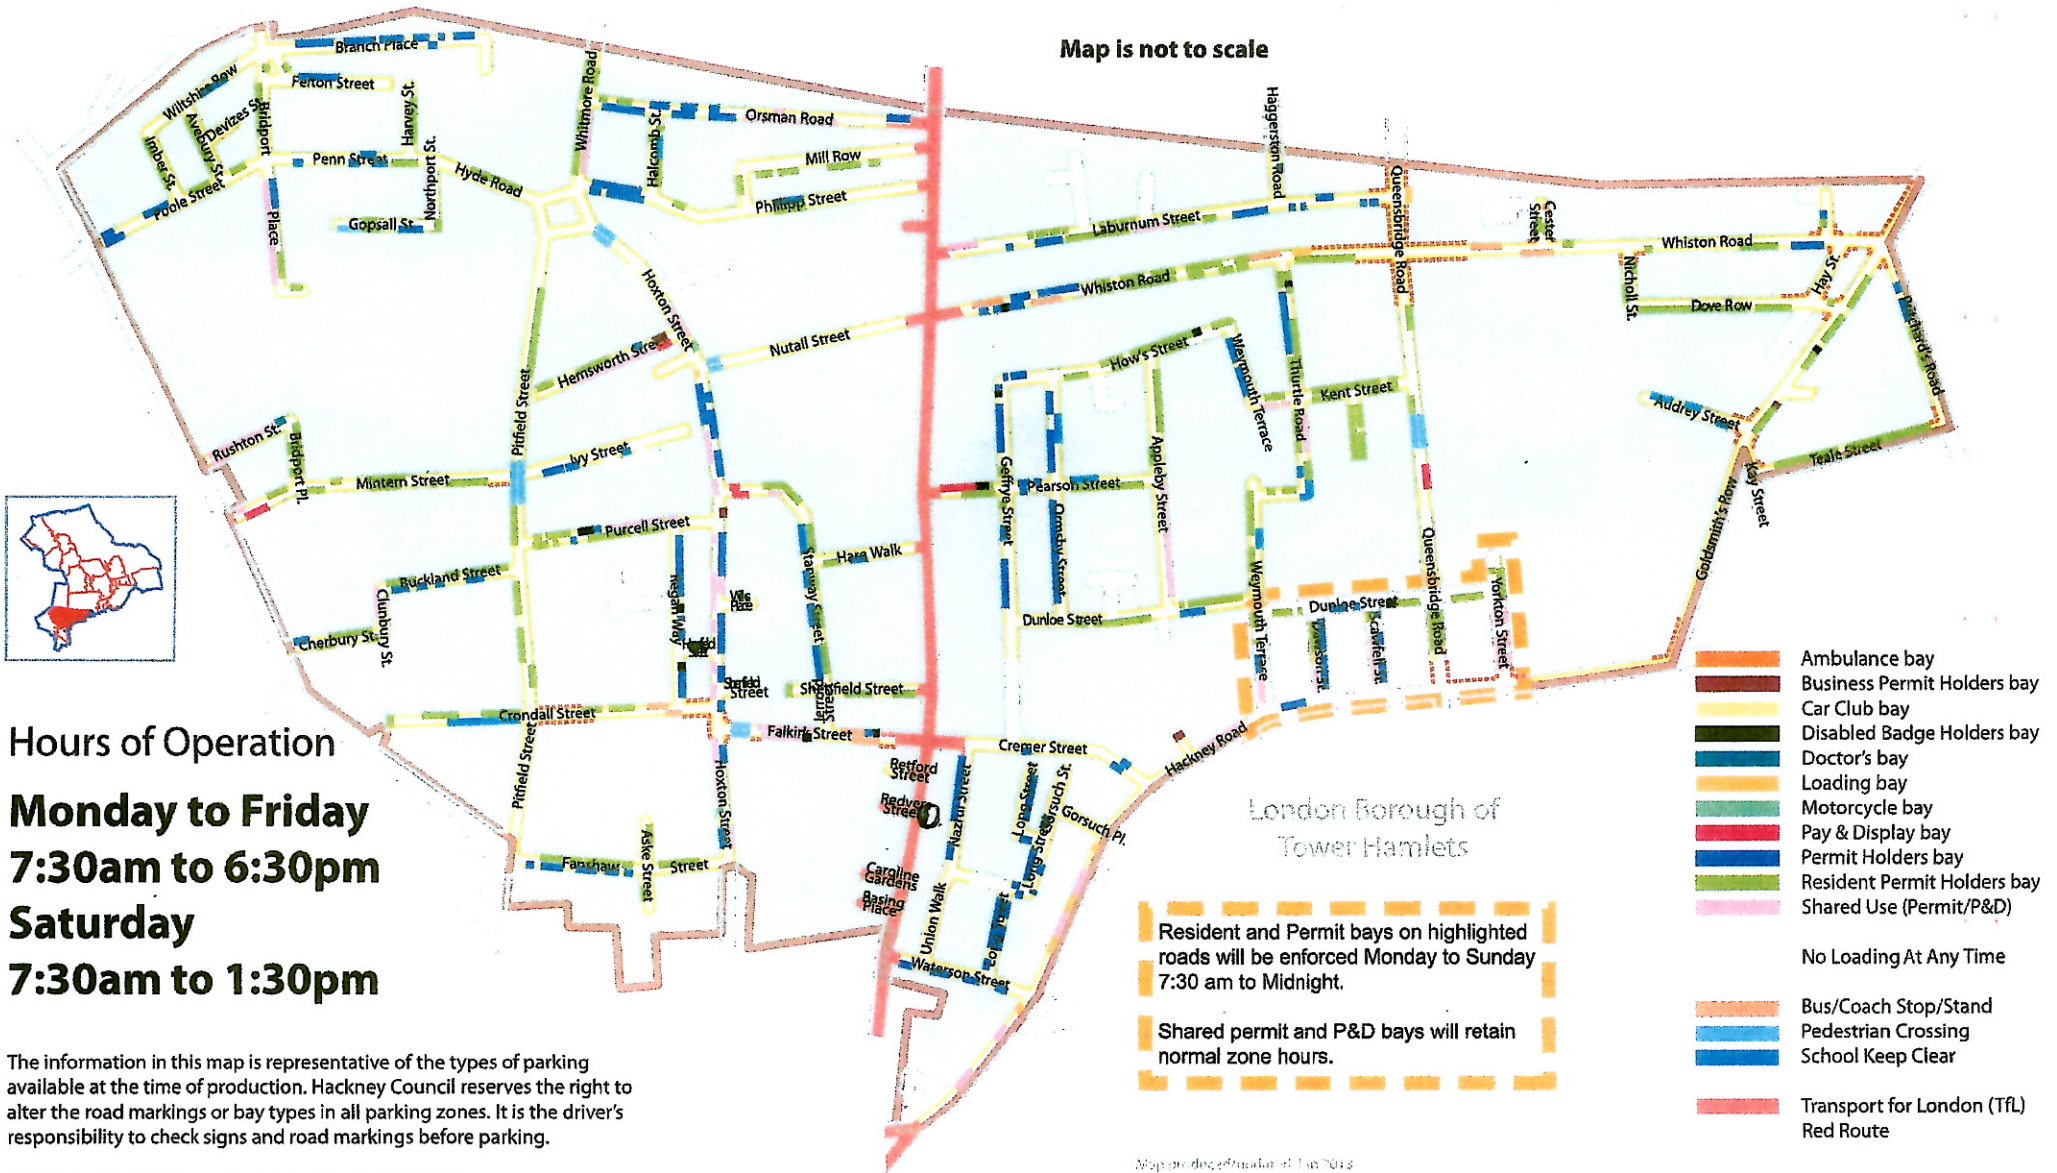

Parking Zone F Hoxton

Map is not to scale

Hours of Operation

Monday to Friday

7:30am to 6:30pm

Saturday

7:30am to 1:30pm

The information in this map is representative of the types of parking available at the time of production. Hackney Council reserves the right to alter the road markings or bay types in all parking zones. It is the driver's responsibility to check signs and road markings before parking.

ALWAYS CHECK SIGNS AND LINES WHEN PARKING.